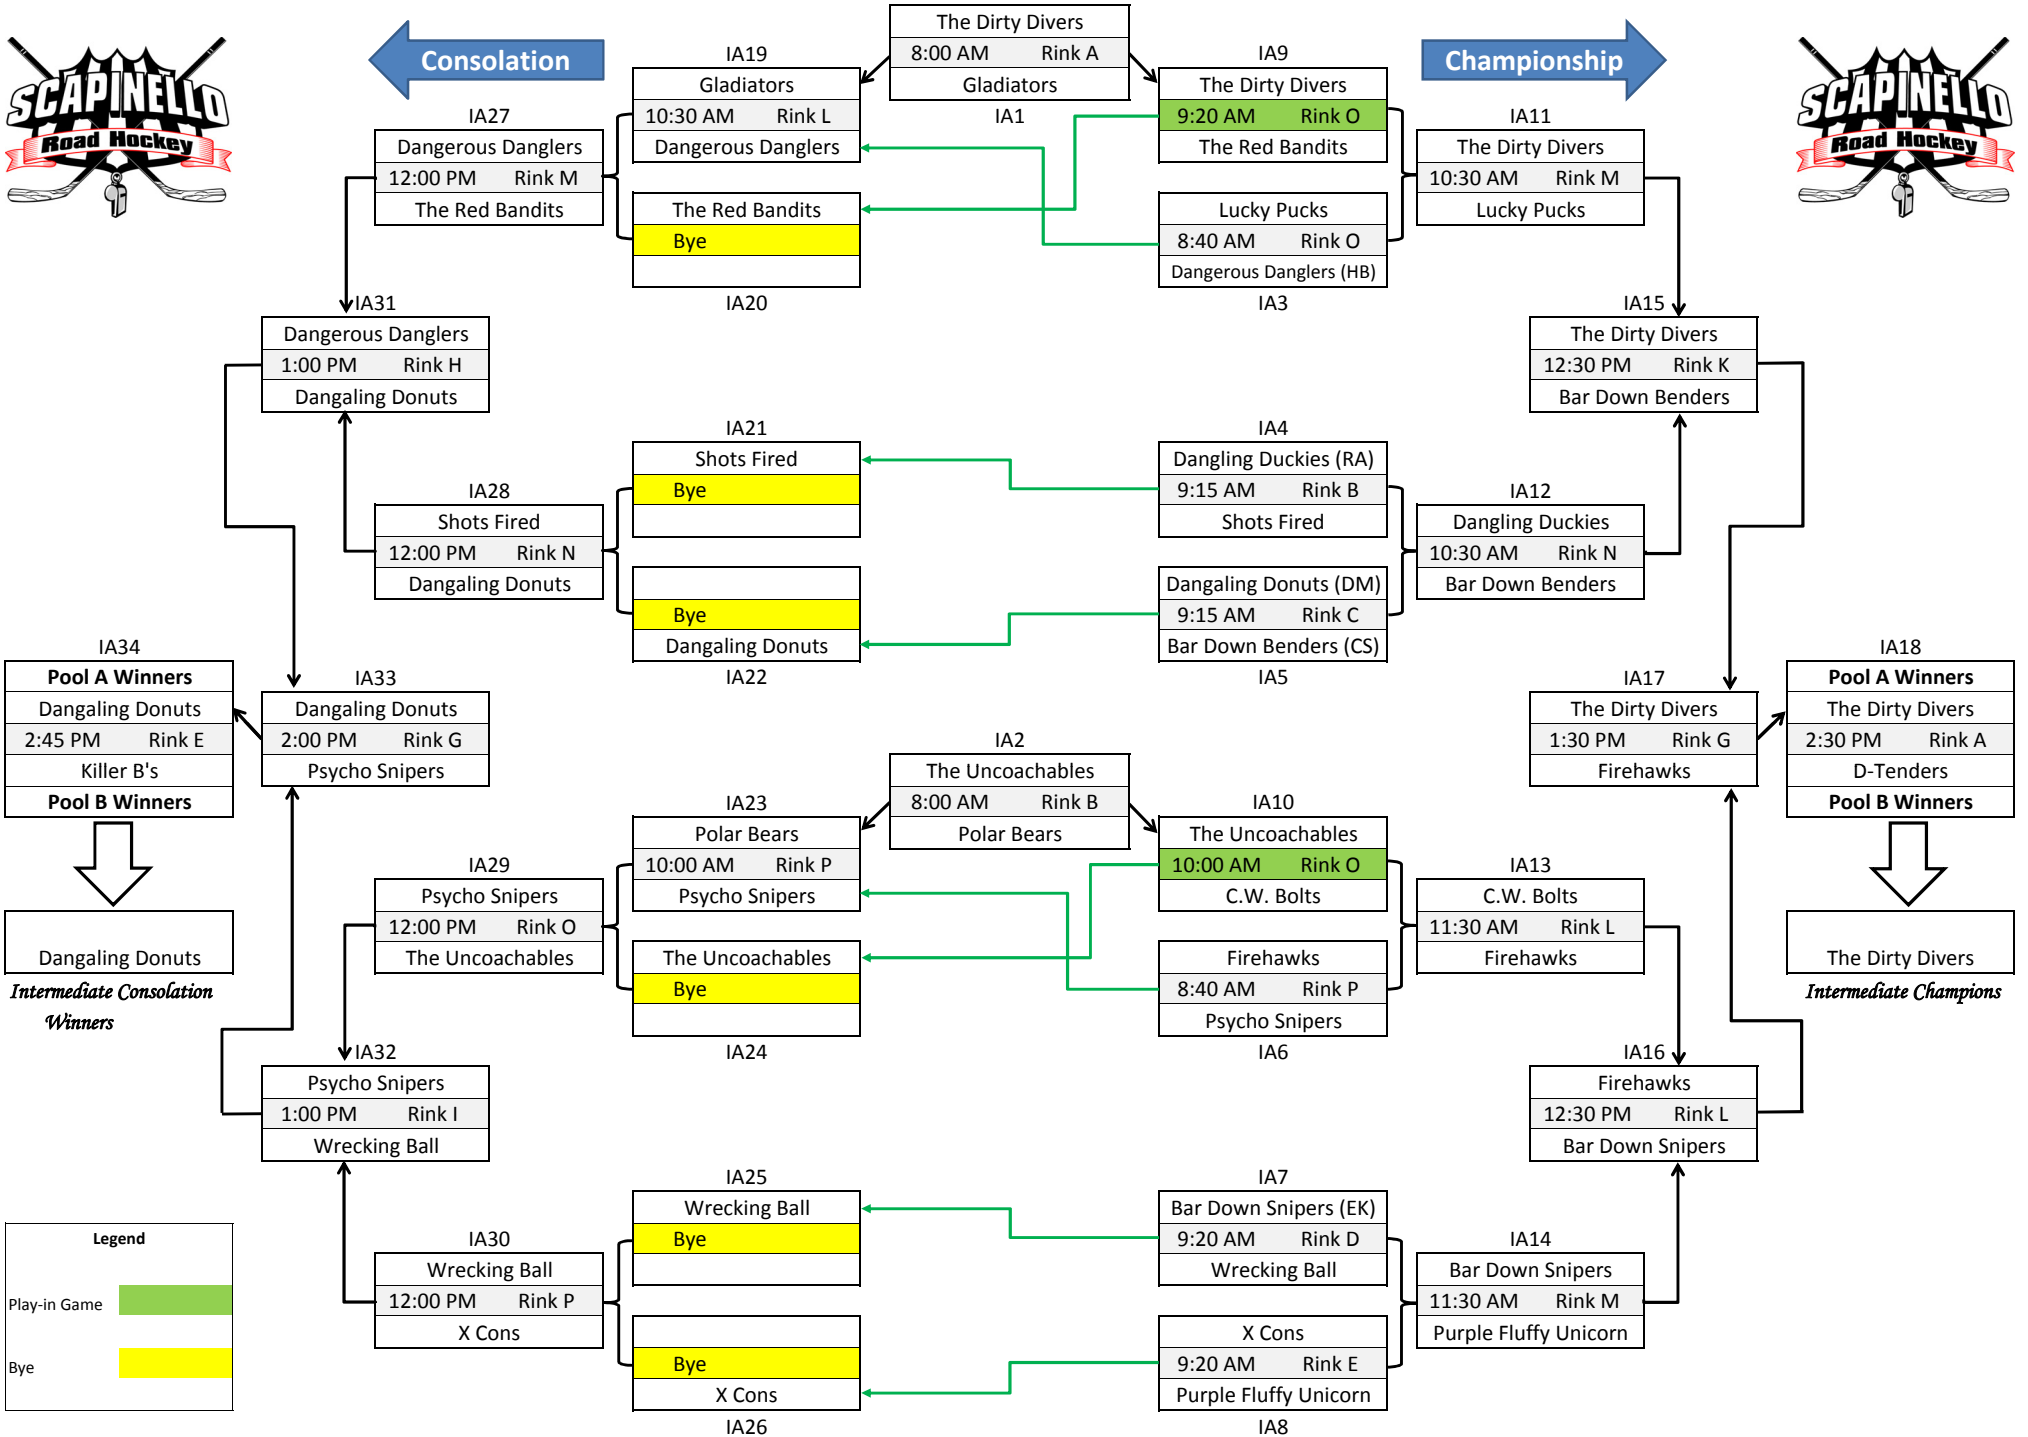

# Pool A - 2016 Intermediate Division (2004-2005)

← Consolation
Championship →

# Pool B - 2016 Intermediate Division (2004-2005)

**Championship** ←

**Consolation** →

**Legend**

- Play-in Game
- Bye