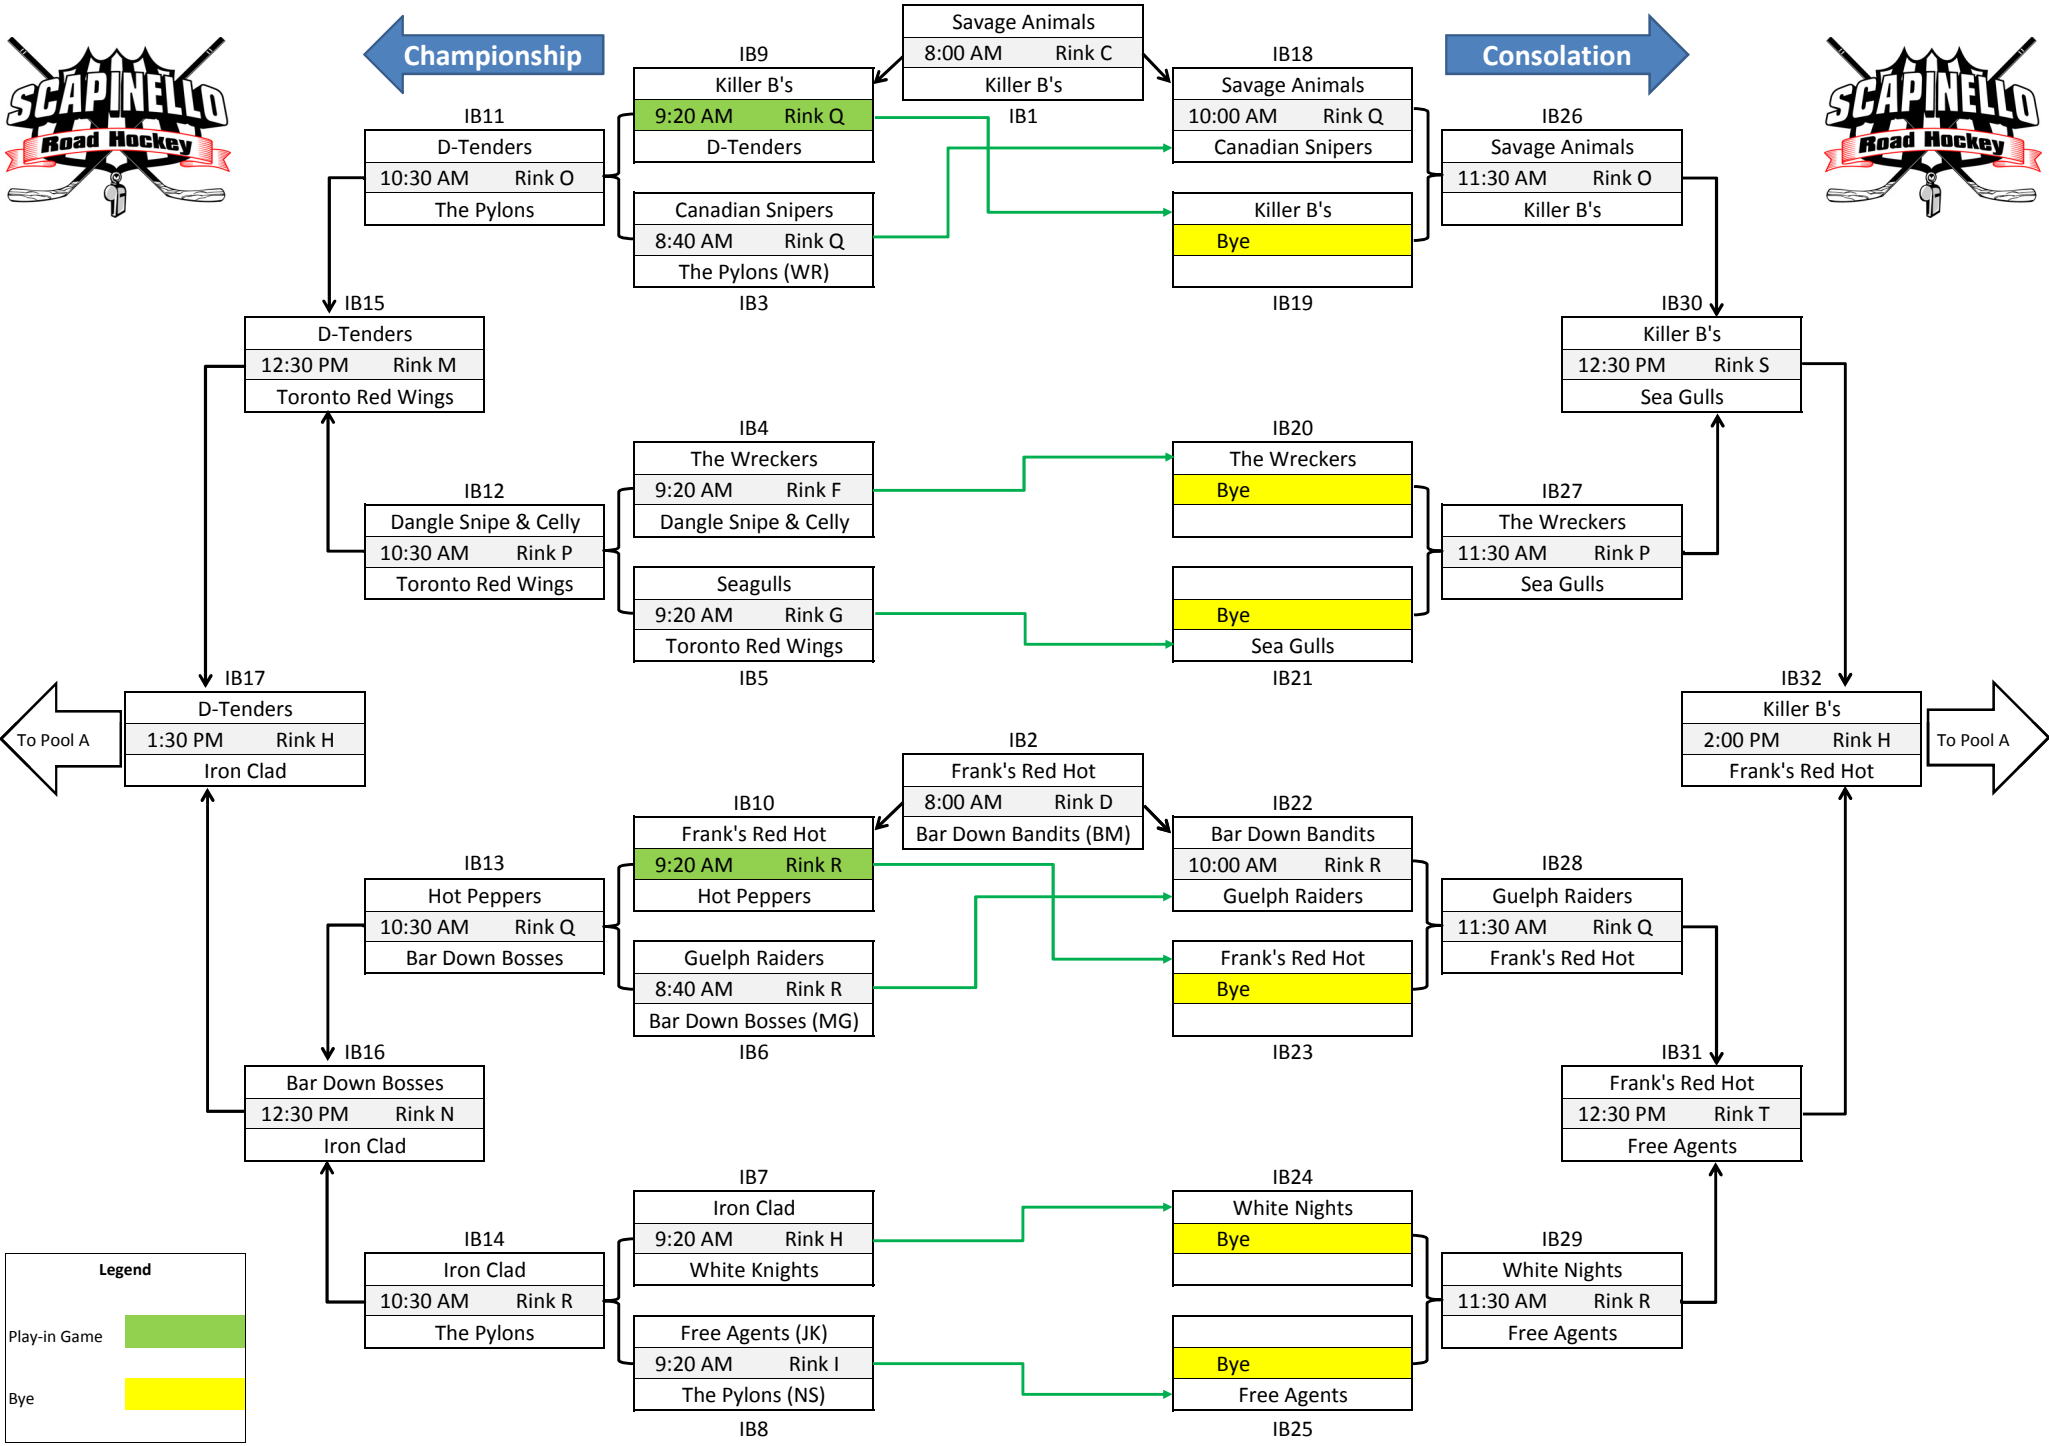

# Pool A - 2016 Intermediate Division (2004-2005)

← Consolation
Championship →

# Pool B - 2016 Intermediate Division (2004-2005)

**Championship** ←

**Consolation** →

**Legend**

- Play-in Game
- Bye