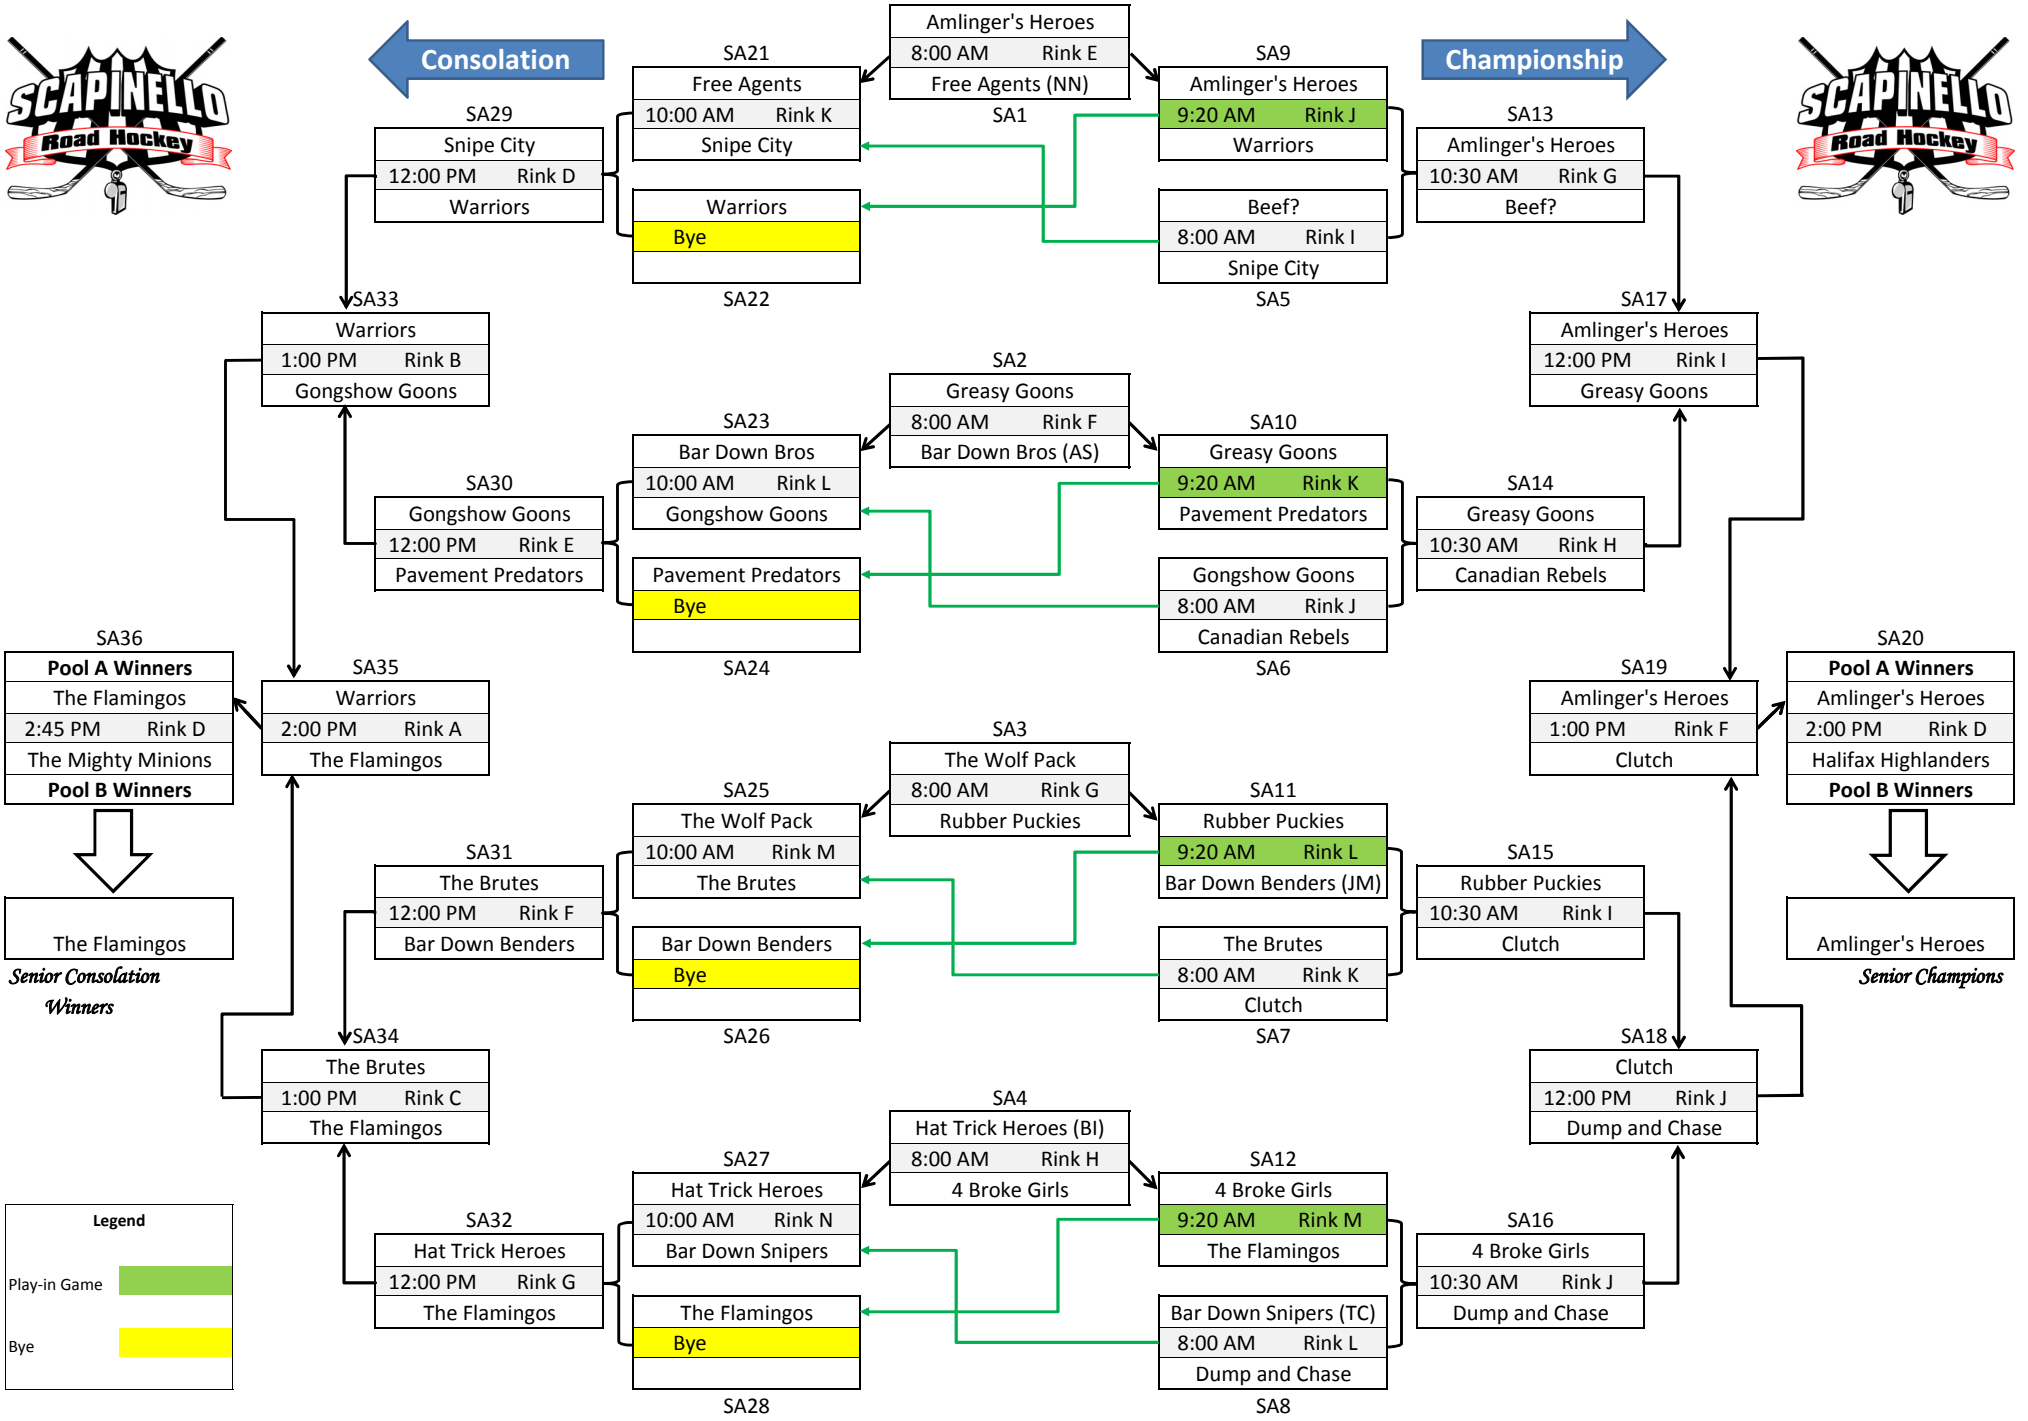

# Pool A - 2016 Senior Division (2002-2003)

← Consolation
Championship →

**Legend**

- Play-in Game
- Bye

# Pool B - 2016 Senior Division (2002-2003)